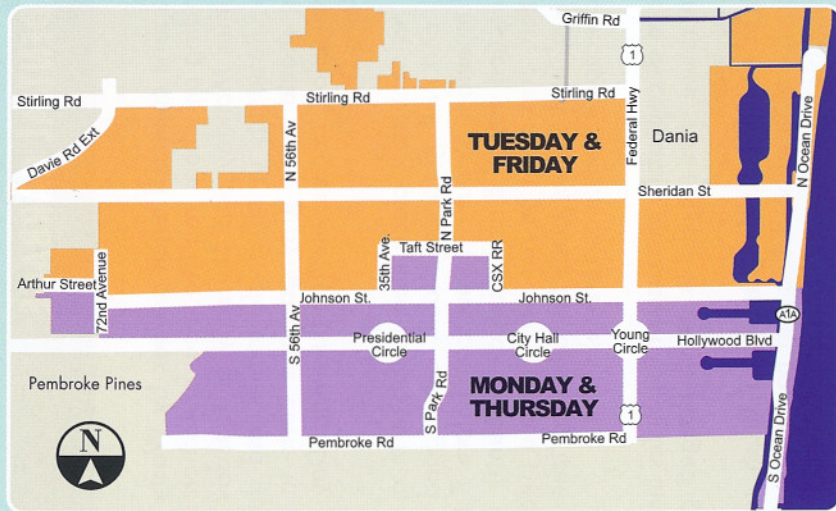

GARBAGE COLLECTION MAP

Tuesday and Friday Service (north section of the city)

- North of Johnson Street from West City Boundary to the Ocean (except between Johnson and Arthur Streets from 72nd Street to University).
- Area North of Stirling Road in Mapleridge, Oakridge and Hollywood Oaks Subdivisions.

Monday and Thursday Service (south section of the city)

- South of Johnson Street from West City Boundary to the Ocean (including Johnson and Arthur Streets from 72nd Street to University).
- Johnson Street to Taft Street North 35th Avenue to 30th Road.