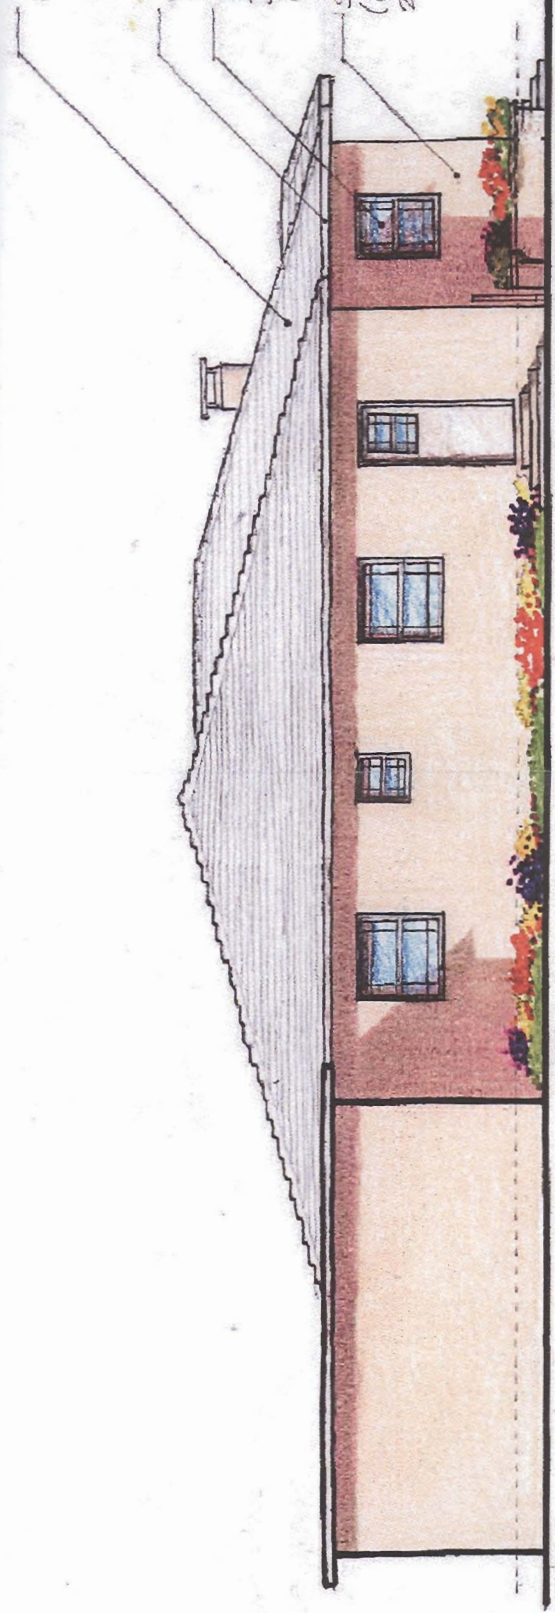

White, Flat Concrete Roof Tiles  
 White Fascia & Trim  
 Impact Resistant Doors & Windows Smoke Tinted w/ Britney Muntins  
 Smooth Finish Stucco (Behr)  
 230 C-1 Wintthrop Peach

15'-0" Top of Roof  
 11'-8" Mean Roof  
 8'-3" Top of Fascia  
 0° F.F.E -1'-6" Grade

# North Elevation

Impact Resistant Doors & Windows Smoke Tinted w/ Britney Muntins  
 White, Flat Concrete Roof Tiles  
 White Fascia & Trim  
 Smooth Finish Stucco (Behr)  
 230 C-1 Wintthrop Peach

Impact Resistant Doors & Windows Smoke Tinted w/ Britney Muntins  
 White, Flat Concrete Roof Tiles  
 Smooth Finish Stucco (Behr)  
 230 C-1 Wintthrop Peach  
 15'-0" Top of Roof  
 11'-8" Mean Roof  
 8'-3" Top of Fascia  
 0° F.F.E -1'-6" Grade