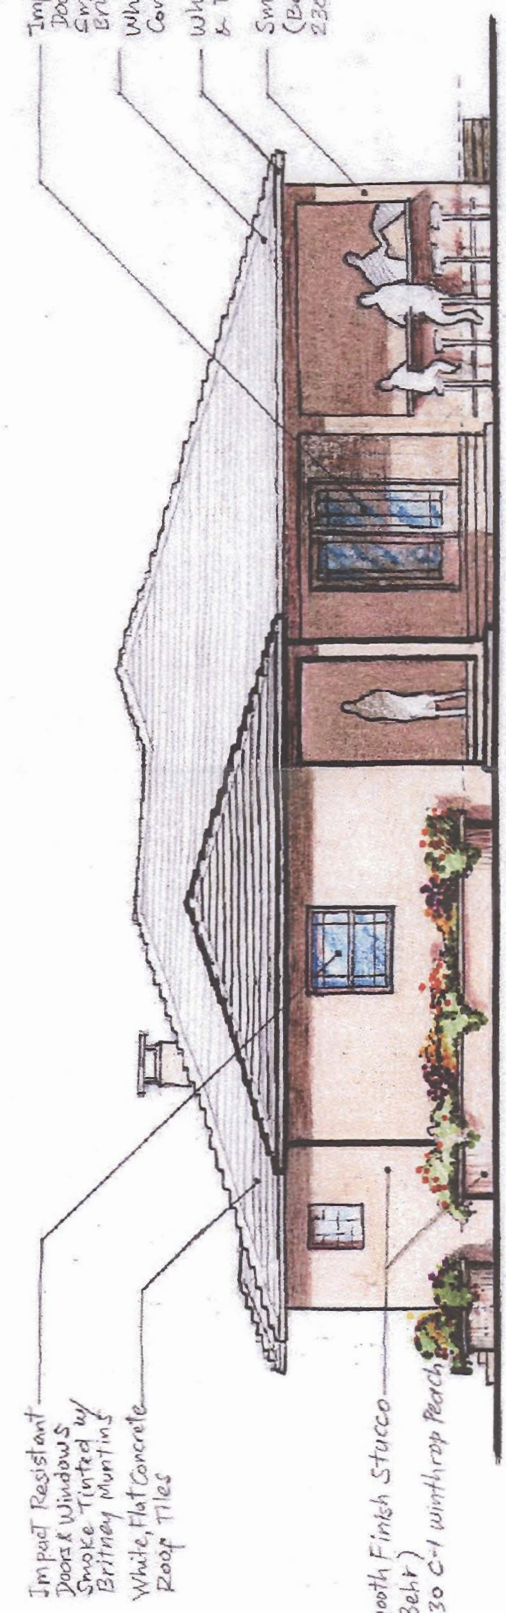

White, Flat Concrete Roof Tiles  
 White Fascia & Trim  
 Impact Resistant Doors & Windows Smoke Tinted w/ Britney Muntins  
 Smooth Finish Stucco (Behr)  
 230 C-1 Wintthrop Peach

15'-0" Top of Roof  
 11'-8" Mean Roof  
 8'-3" Top of Fascia  
 0° F.F.E -1'-6" Grade

# North Elevation

Impact Resistant Doors & Windows Smoke Tinted w/ Britney Muntins  
 White, Flat Concrete Roof Tiles  
 White Fascia & Trim  
 Smooth Finish Stucco (Behr)  
 230 C-1 Wintthrop Peach

Impact Resistant Doors & Windows Smoke Tinted w/ Britney Muntins  
 White, Flat Concrete Roof Tiles  
 Smooth Finish Stucco (Behr)  
 230 C-1 Wintthrop Peach  
 15'-0" Top of Roof  
 11'-8" Mean Roof  
 8'-3" Top of Fascia  
 0° F.F.E -1'-6" Grade