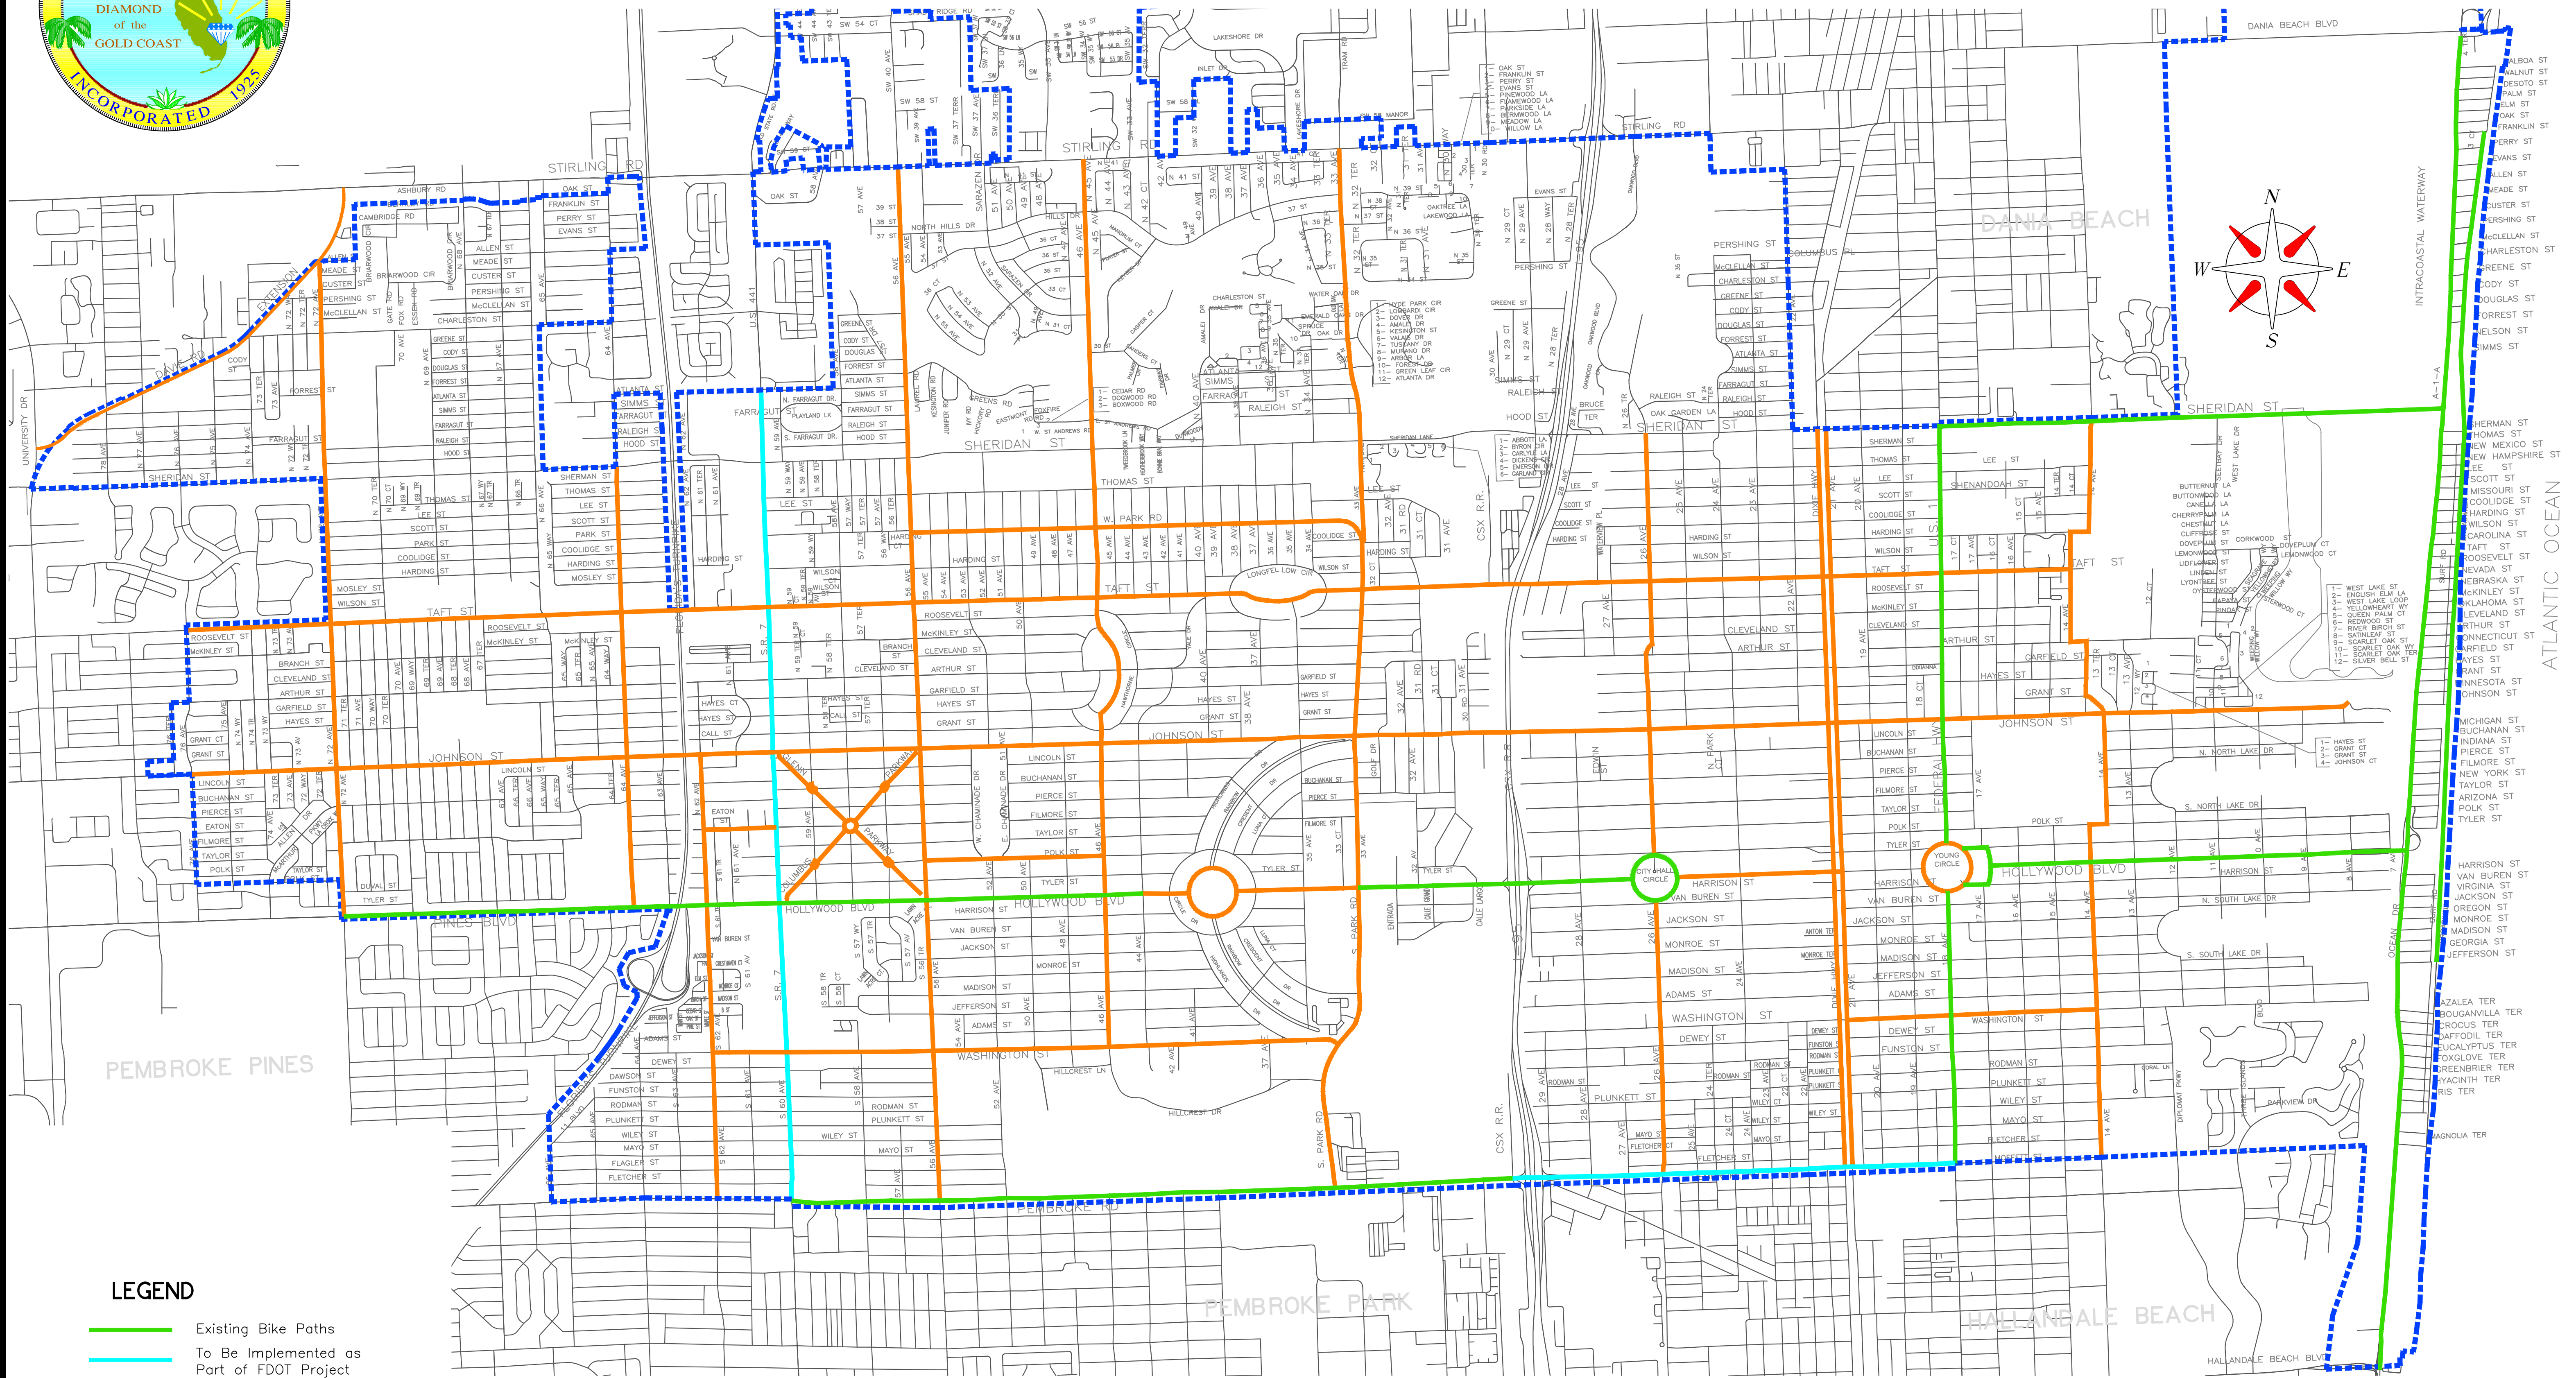

# Bike Path Map

## LEGEND

- Existing Bike Paths
- - - To Be Implemented as Part of FDOT Project
- MPO Proposed Bike Network